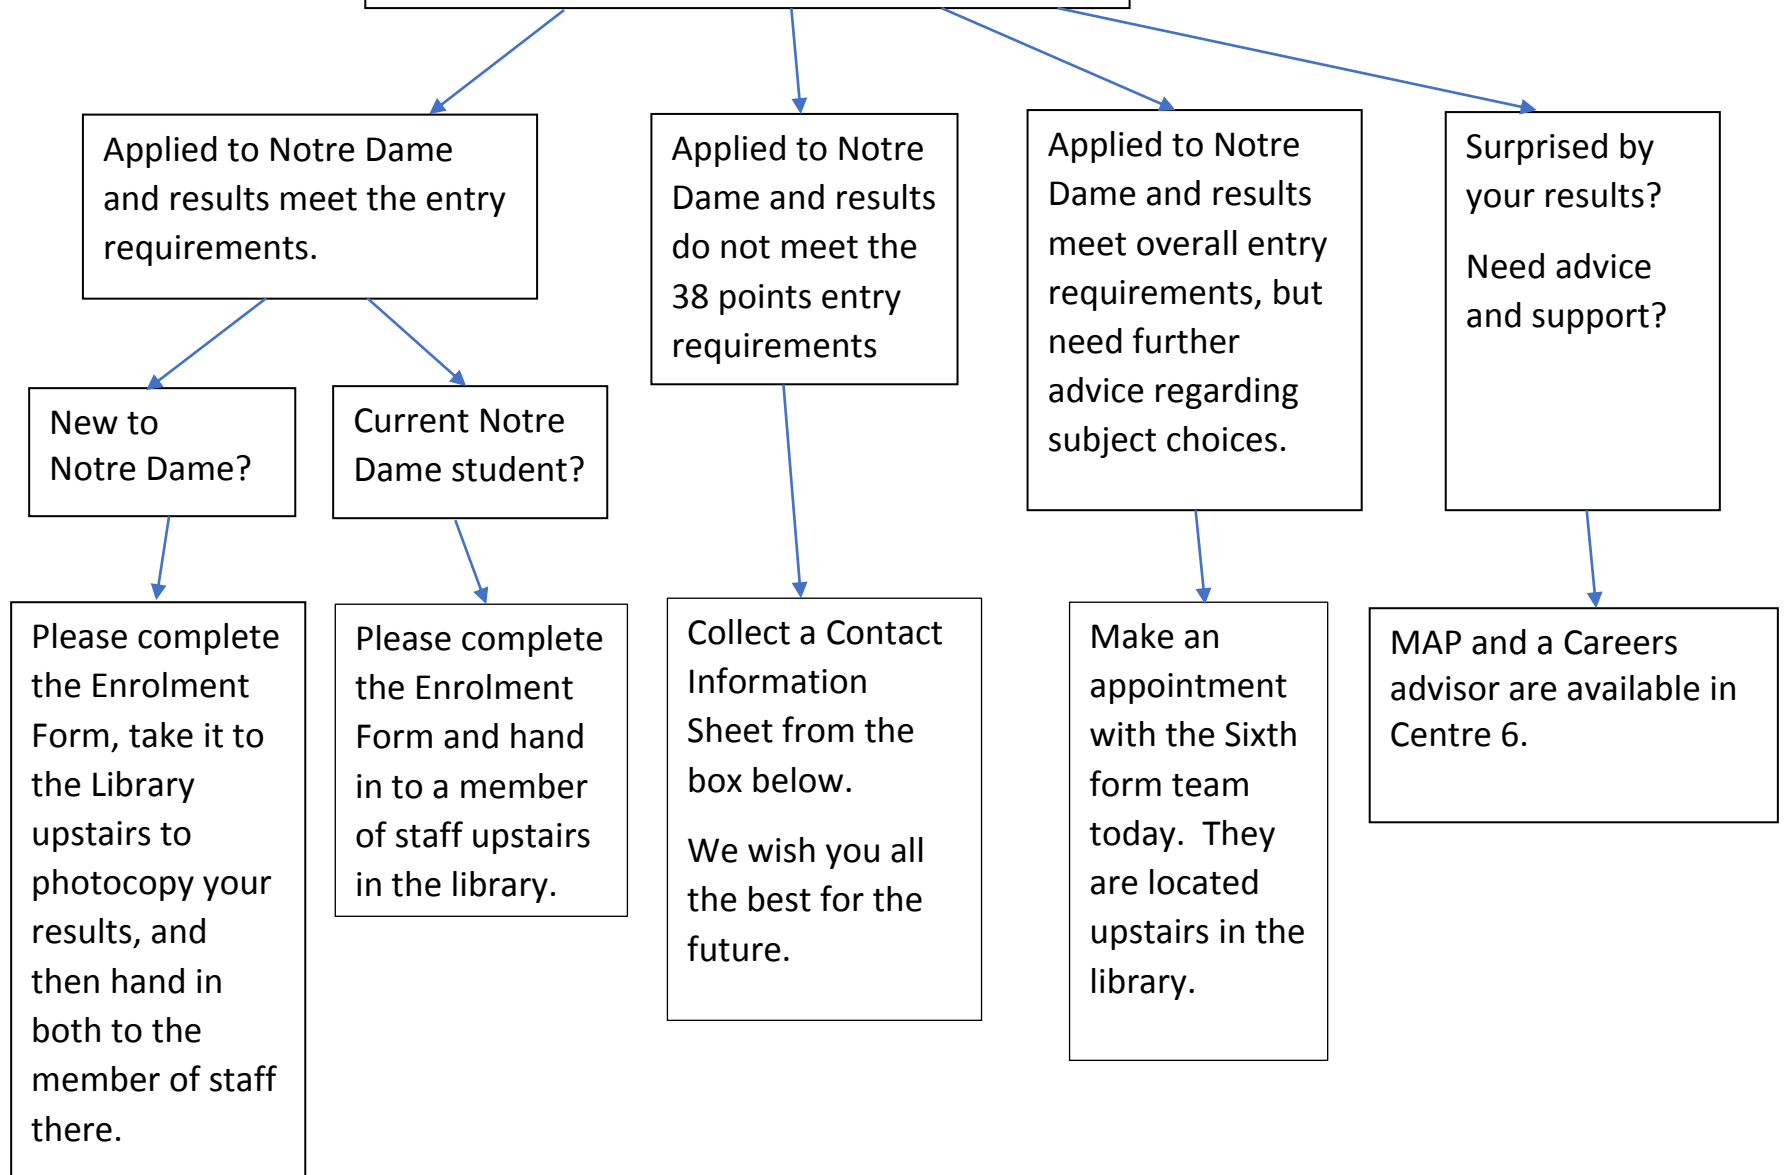

GCSE Results: What now?

Applied to Notre Dame and results meet the entry requirements.

New to Notre Dame?

Please complete the Enrolment Form, take it to the Library upstairs to photocopy your results, and then hand in both to the member of staff there.

Current Notre Dame student?

Please complete the Enrolment Form and hand in to a member of staff upstairs in the library.

Applied to Notre Dame and results do not meet the 38 points entry requirements

Collect a Contact Information Sheet from the box below.
We wish you all the best for the future.

Applied to Notre Dame and results meet overall entry requirements, but need further advice regarding subject choices.

Make an appointment with the Sixth form team today. They are located upstairs in the library.

Surprised by your results?
Need advice and support?

MAP and a Careers advisor are available in Centre 6.